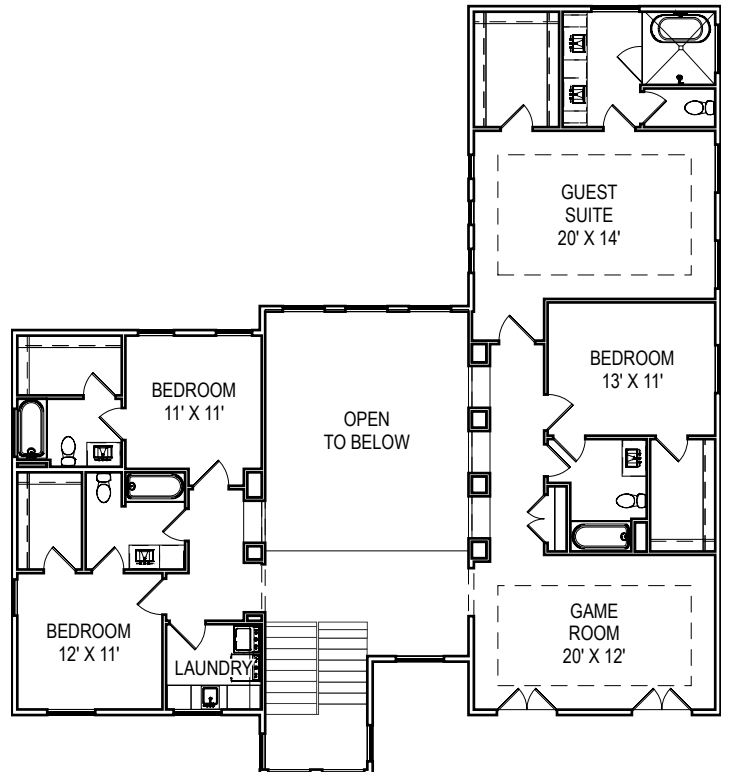

SANTOS

sales@telesisi.homes

www.telesisi.homes

(945) 215-0016

SQFT 4392 5 5.5 2

Front Elevation

Rear Elevation

*Design plan document for this unit, but may not be an exact representation of the unit as constructed.

First Floor

Second Floor