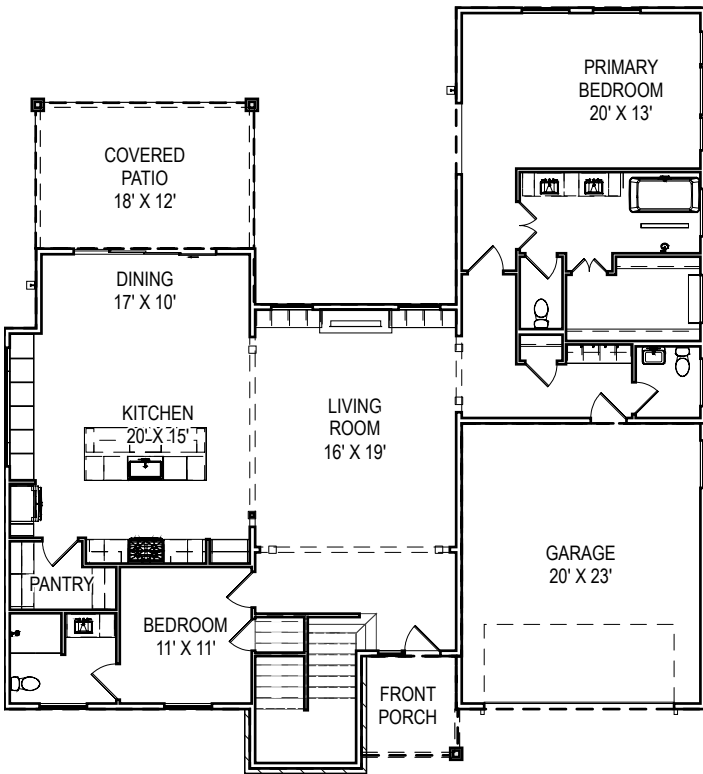

# SANTOS

sales@telesisi.homes

www.telesisi.homes

(945) 215-0016

SQFT 4392 6 6.5 2

Front Elevation

Rear Elevation

\*Design plan document for this unit, but may not be an exact representation of the unit as constructed.

First Floor

Second Floor