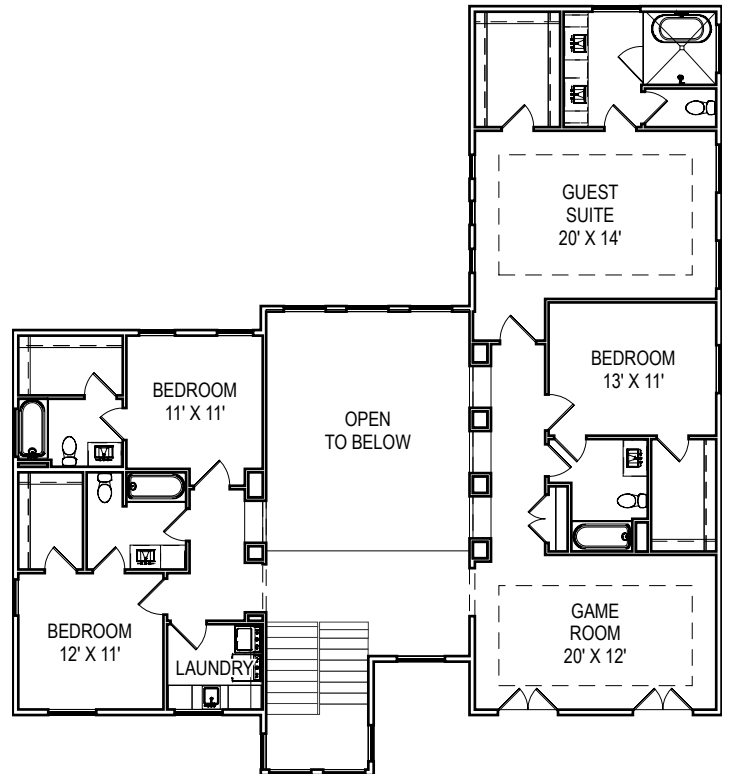

# SANTOS

sales@telesisi.homes

www.telesisi.homes

(945) 215-0016

SQFT 4392 6 6.5 2

Front Elevation

Rear Elevation

\*Design plan document for this unit, but may not be an exact representation of the unit as constructed.

First Floor

Second Floor