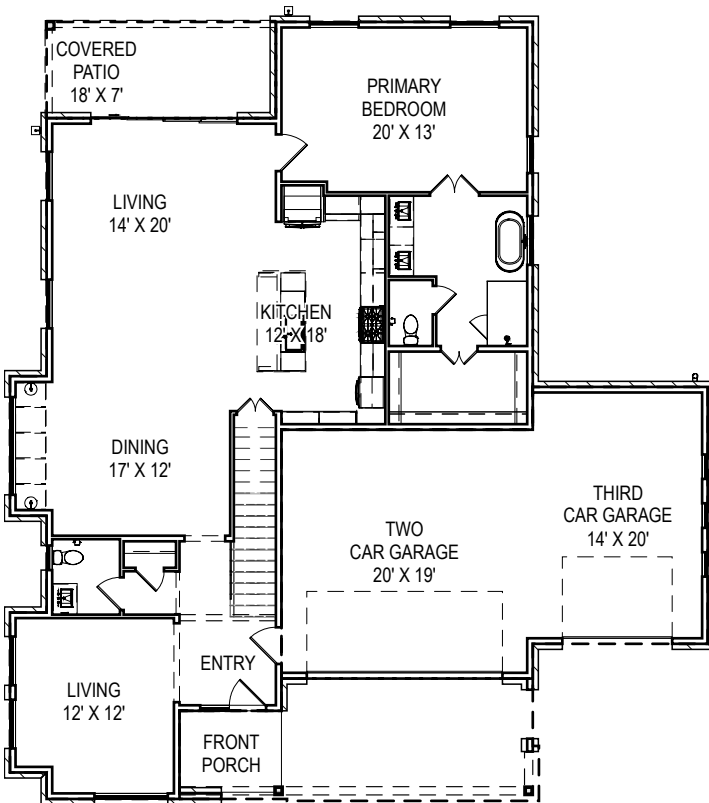

LISBON

sales@teles.homes

www.teles.homes

(945) 215-0016

SQFT 3866 5 4.5 3

Front Elevation

Rear Elevation

*Design plan document for this unit, but may not be an exact representation of the unit as constructed.

First Floor

Second Floor