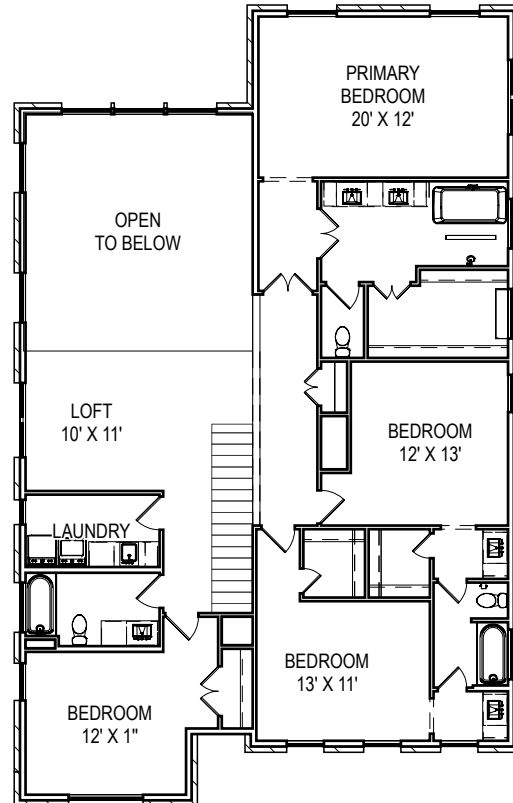

LISBON

sales@teles.homes

www.teles.homes

(945) 215-0016

SQFT 3866 5 4.5 3

Front Elevation

Rear Elevation

*Design plan document for this unit, but may not be an exact representation of the unit as constructed.

First Floor

Second Floor