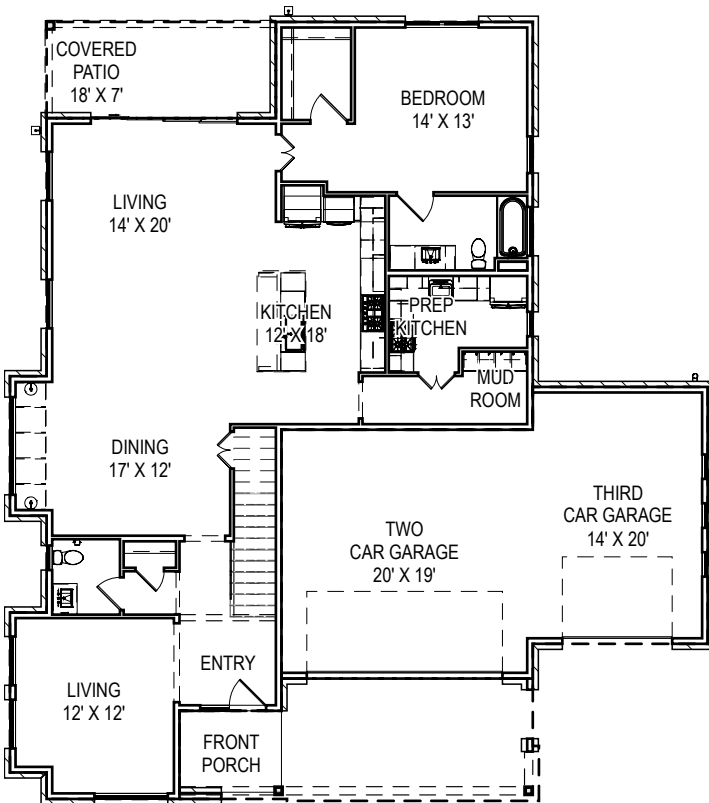

LISBON

sales@teles.homes

www.teles.homes

(945) 215-0016

SQFT 3866 5 4.5 3

Front Elevation

Rear Elevation

*Design plan document for this unit, but may not be an exact representation of the unit as constructed.

First Floor

Second Floor