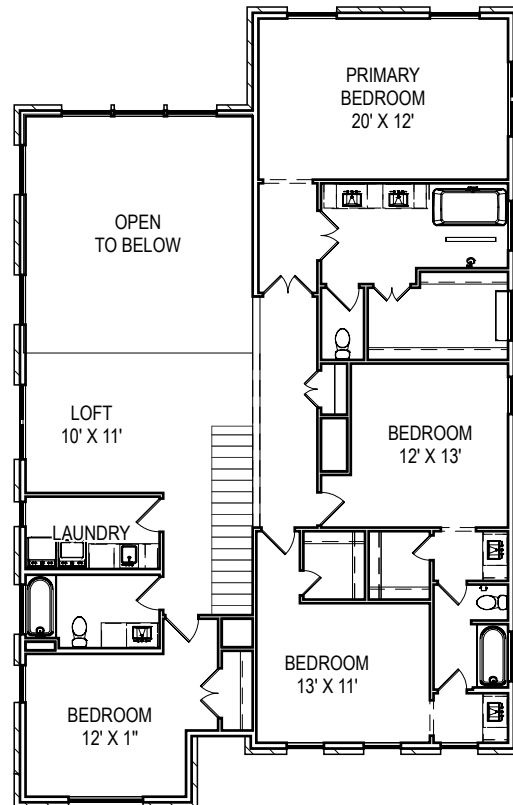

LISBON

sales@teles.homes

www.teles.homes

(945) 215-0016

SQFT 3943 5 4.5 3

Front Elevation

Rear Elevation

*Design plan document for this unit, but may not be an exact representation of the unit as constructed.

First Floor

Second Floor