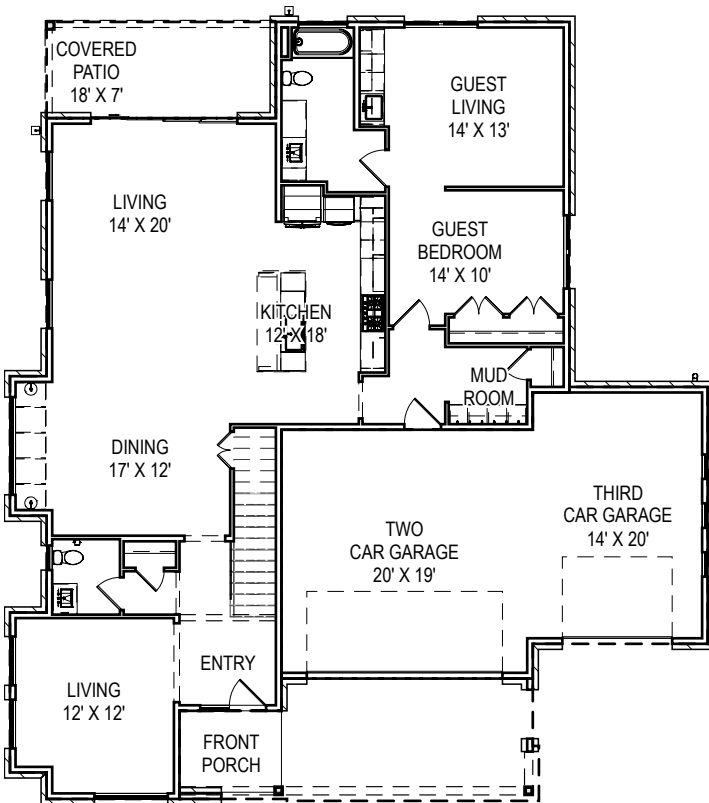

LISBON

sales@teles.homes

www.teles.homes

(945) 215-0016

SQFT 3943 5 4.5 3

Front Elevation

Rear Elevation

*Design plan document for this unit, but may not be an exact representation of the unit as constructed.

First Floor

Second Floor