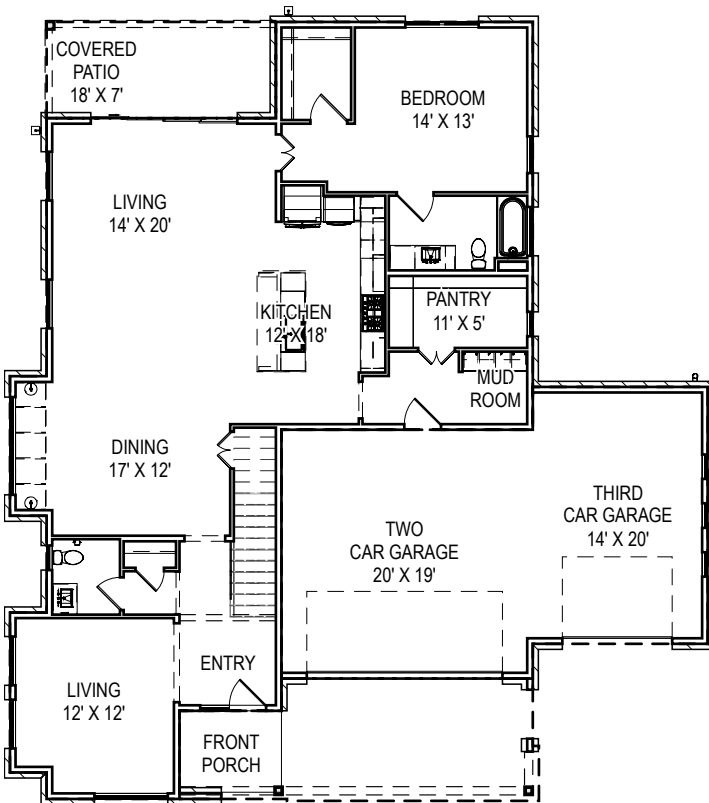

LISBON

sales@teles.homes

www.teles.homes

(945) 215-0016

SQFT 3866 5 4.5 3

Front Elevation

Rear Elevation

*Design plan document for this unit, but may not be an exact representation of the unit as constructed.

First Floor

Second Floor